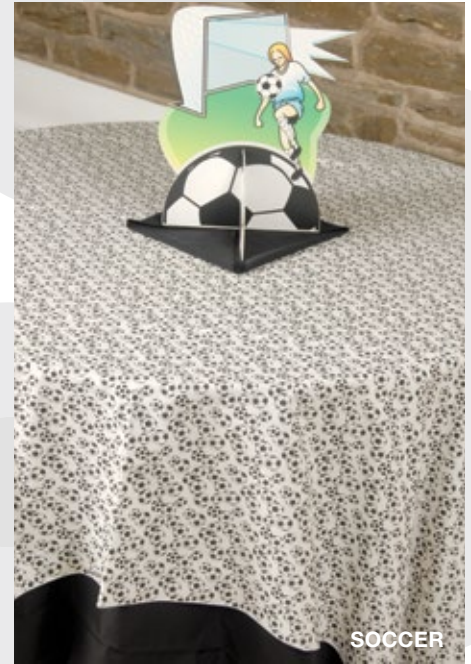

Available in Red, Blue and Black

NAPKIN
20" x 20"

RUNNER
(squared corners)
15" x 120"

SQUARE
90" x 90"

THEMED

Available in Blue Bandana, Red Bandana, Poker, Tie Dye, and Casino

BLUE BANDANA

RED BANDANA

SQUARE
84" x 84"

ROUND
90"
120"

BANQUET
60" x 120"

SPORTS

Available in Football, Golf, Soccer,
Racing Check, Basketball, Baseball

SQUARE
90" x 90"

FOOTBALL

GOLF

RUNNER
(squared corners)
15" x 120"

SQUARE
90" x 90"

STARS

Available in Blue, Silver, Red, Gold,
Gold & Silver, and Red & Blue

NAPKIN
20" x 20"

SQUARE
84" x 84"

GOLD

Satin Camouflage