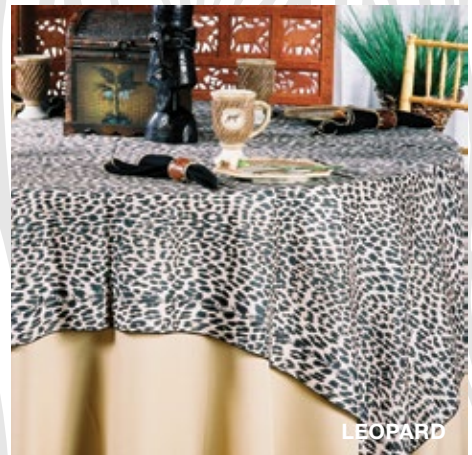

RUNNER
(squared corners)
15" x 120"

SQUARE
90" x 90"

Flower Garden

SQUARE
90" x 90"

Available in Blue, Hunter, Wine, Pearl, Sage, and Ivory

CIRQUE

Available in Fire Orange, Black, Copper, Chocolate, Ivory, Wine, Café

SQUARE
90" x 90"

African

Available in Kente, Toucan, Zebra, Catalina, Leopard, and Tiger

NAPKIN
20" x 20"

SQUARE
90" x 90"

Available in Giraffe and Animal Planet

SQUARE
90" x 90"

Shakespearean